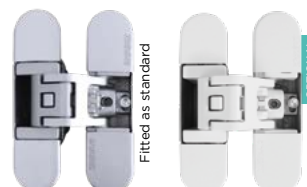

DIMENSIONS

- SIMPLE non-rebated system, S2×H2 in mm: "60"=618×2017, "70"=718×2017, "80"=818×2017, "90"=918×2017
- For technical drawings and other dimensions see 'TECHNICAL INFORMATION'

ACCESSORIES

- BRILLIANT
 - Magnetic key lock in satin chrome
 - Magnetic lock keep plate in satin chrome
 - Concealed hinges - 3 pcs, in chrome
- ELEGANTE, PRESTIGE, BASIC
 - Magnetic key lock in satin chrome
 - Magnetic lock keep plate in satin chrome
 - Concealed hinges - 2 pcs, in chrome
- SOLID PLUS
 - Mechanical lock with a euro profile cylinder and upper mechanical lock with a euro profile cylinder in zinc white
 - Keep plate with latch guide, upper lock keep plate in zinc white
 - Concealed hinges - 3 pcs, in chrome
- SILENZIO HAL 32 and FIRE RATED SILENZIO HAL 32
 - Mechanical lock with a euro profile cylinder in zinc white
 - Keep plate with latch guide in zinc white
 - Reinforced concealed hinges - 3 pcs, in chrome

DOOR FRAME VARIANTS

- Fixed: timber 44×100 (p. 214), timber 54×100 (p. 215) and MDF 44×100 (p. 216)
- Adjustable: wooden 54×100 (p. 215), DIN adjustment range min. 80-100 and or higher (p. 224)

SIMPLE NON-REBATED DOORS

Magnetic lock keep plate

Mortise hinge, adjustable in three planes

Magnetic lock in the door leaf

Satin chrome

White

Fitted as standard

Satin chrome

White